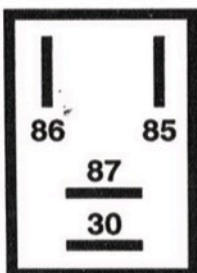

Winch Box Contents

Micro Relay

Pin Layout DIN 72552

Circuit Diagram

Proximity Sensor