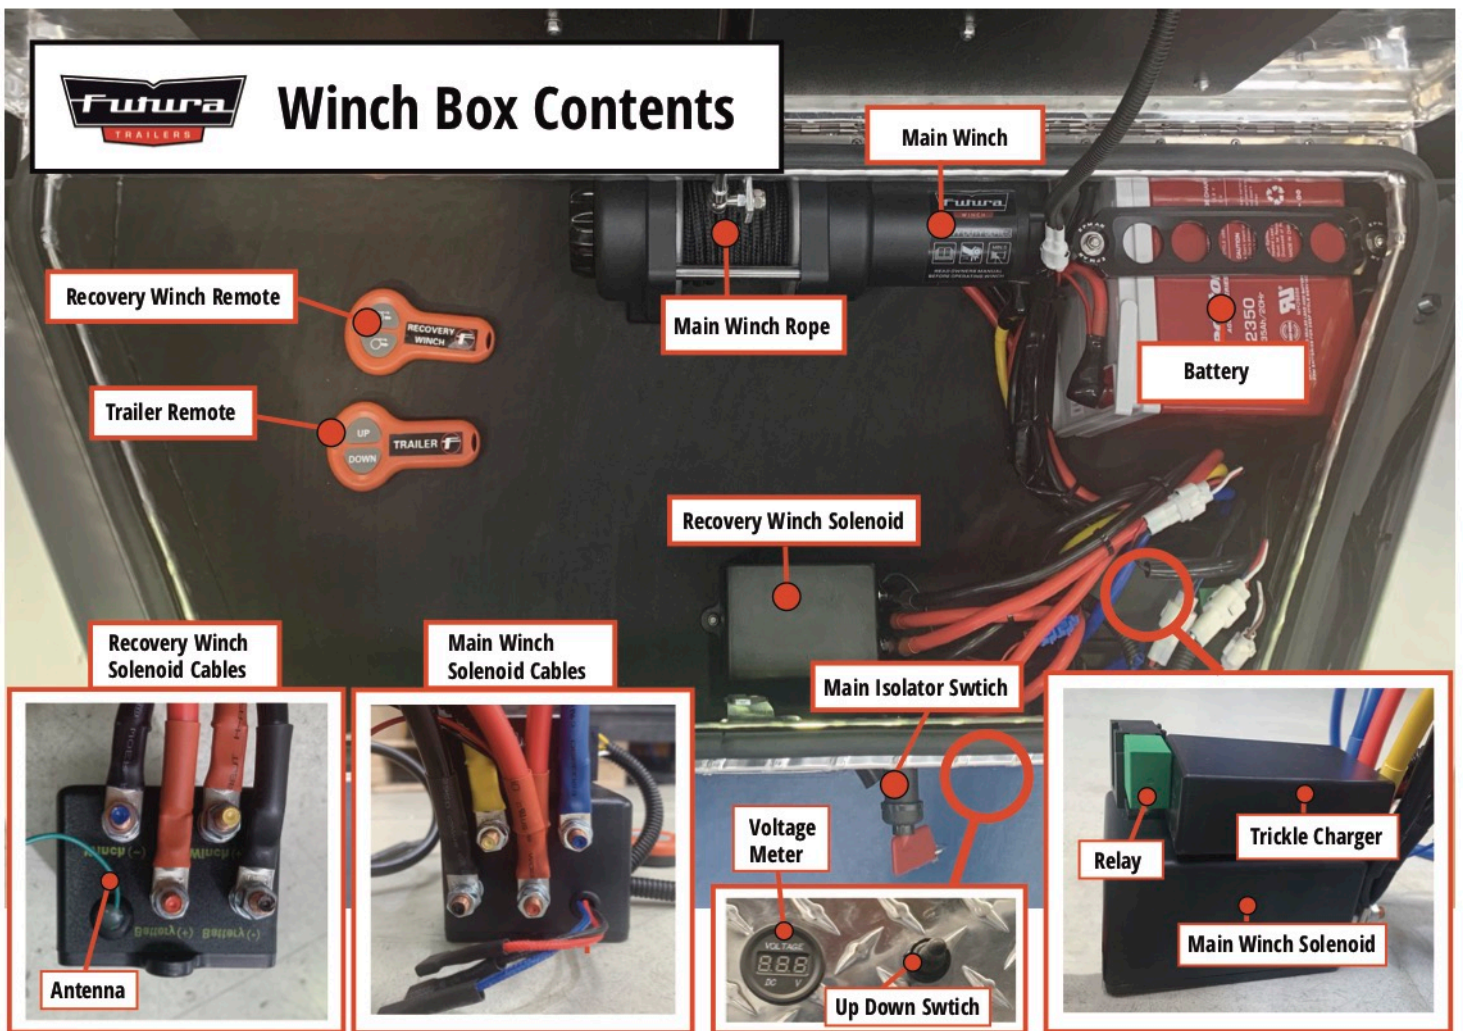

Winch Box Contents

Micro Relay

Pin Layout DIN 72552

Circuit Diagram

Proximity Sensor