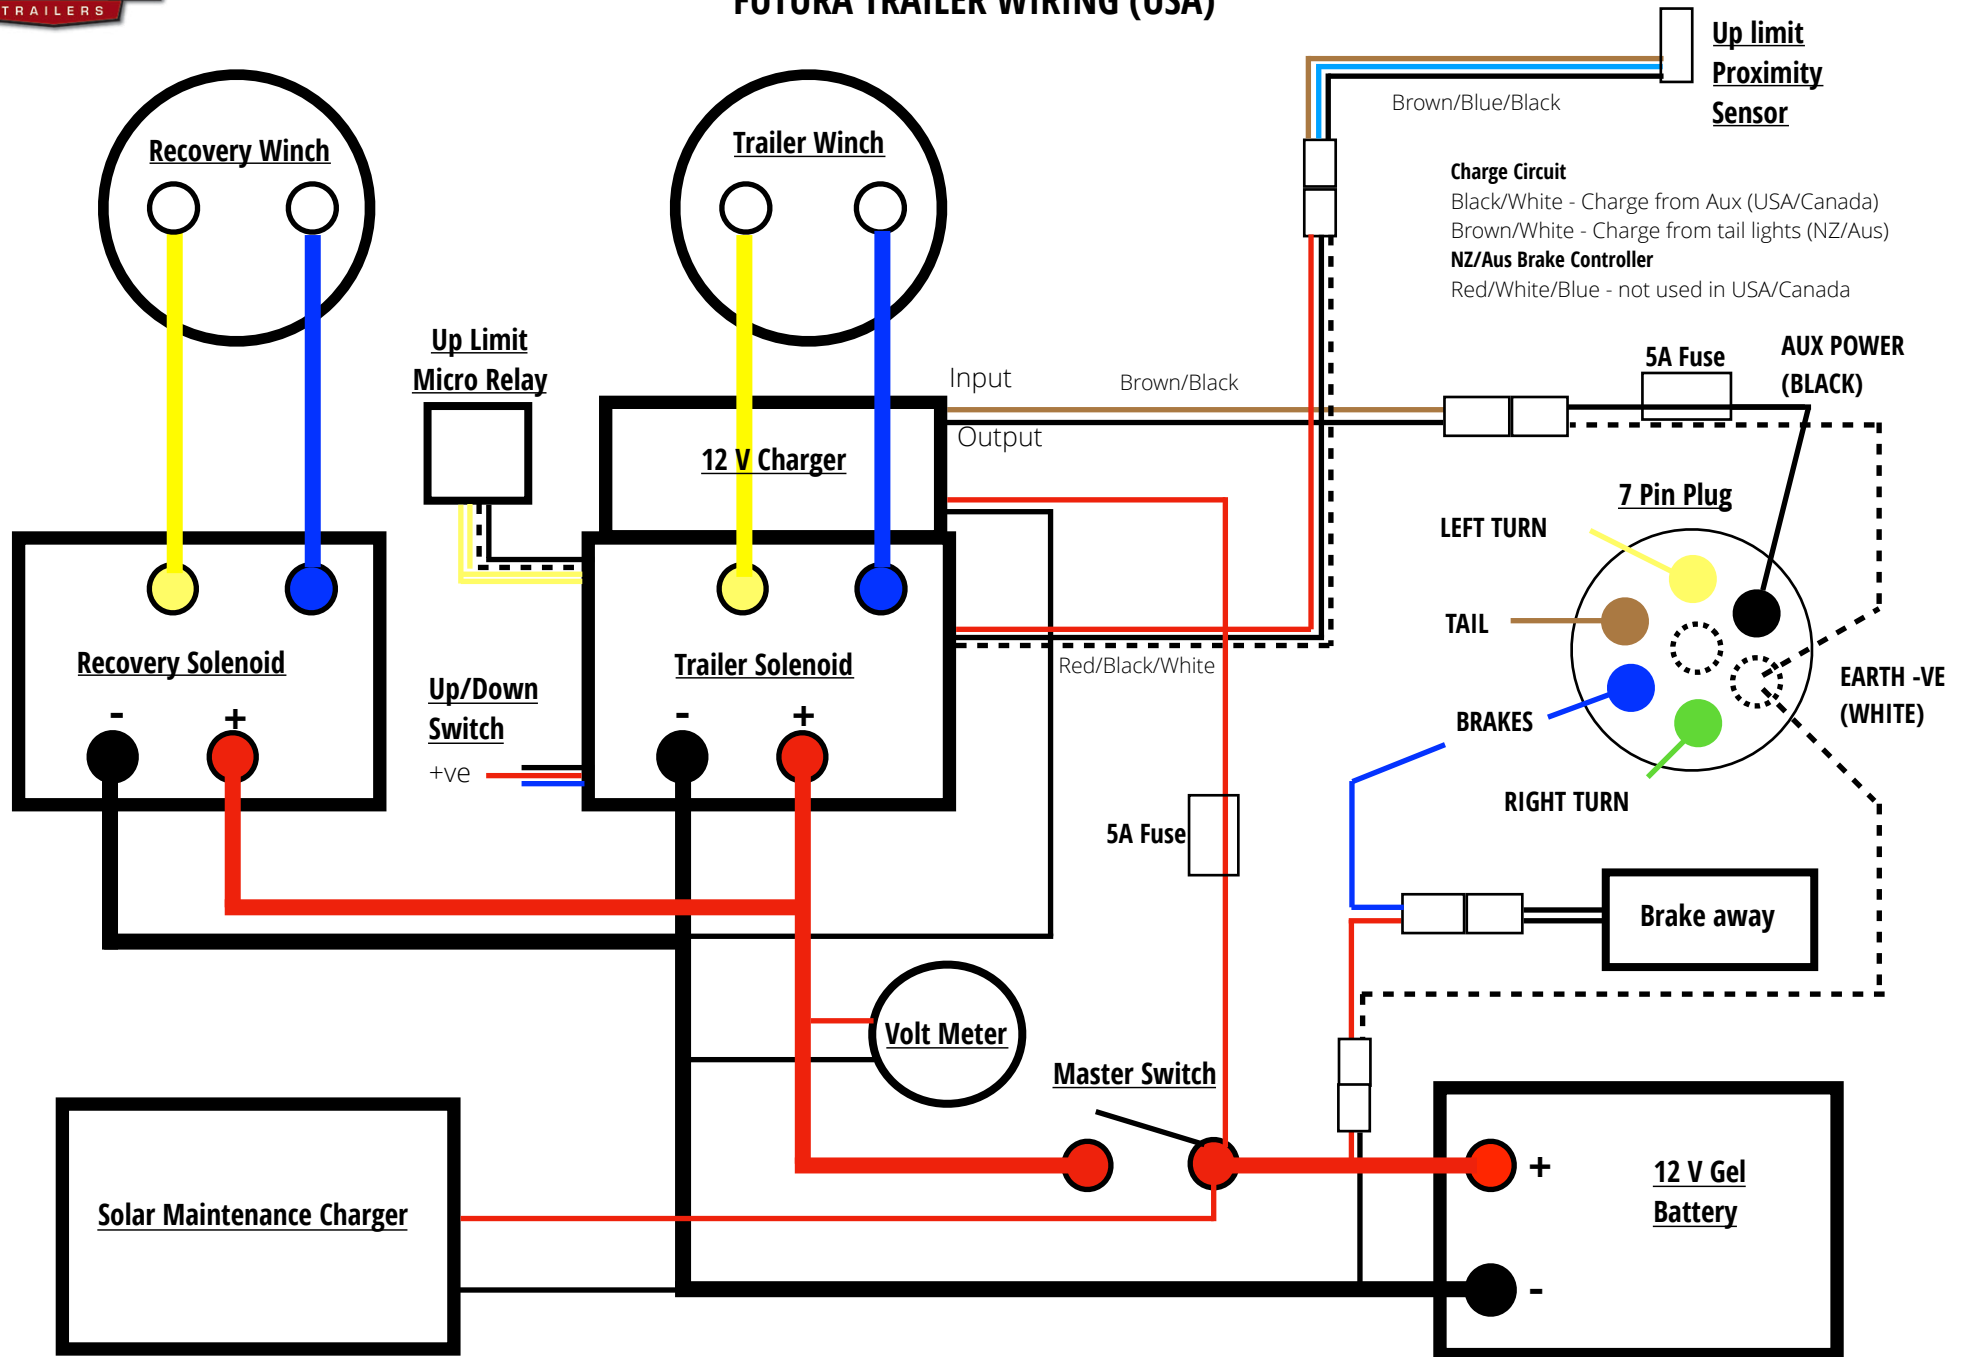

FUTURA TRAILER WIRING (USA)